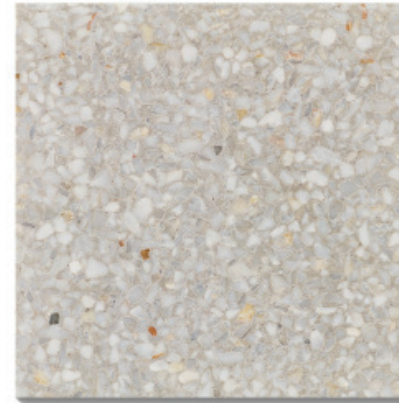

PRODUCT SPECIFICATIONS

PLATINUM - HONED

PAGE 2

Fibonacci Stone Platinum Honed at Bambra Road