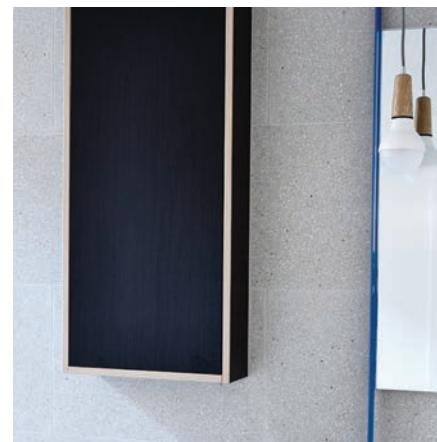

Fibonacci Stone Platinum Honed at Sandringham House by Doherty Design & Techne Architects