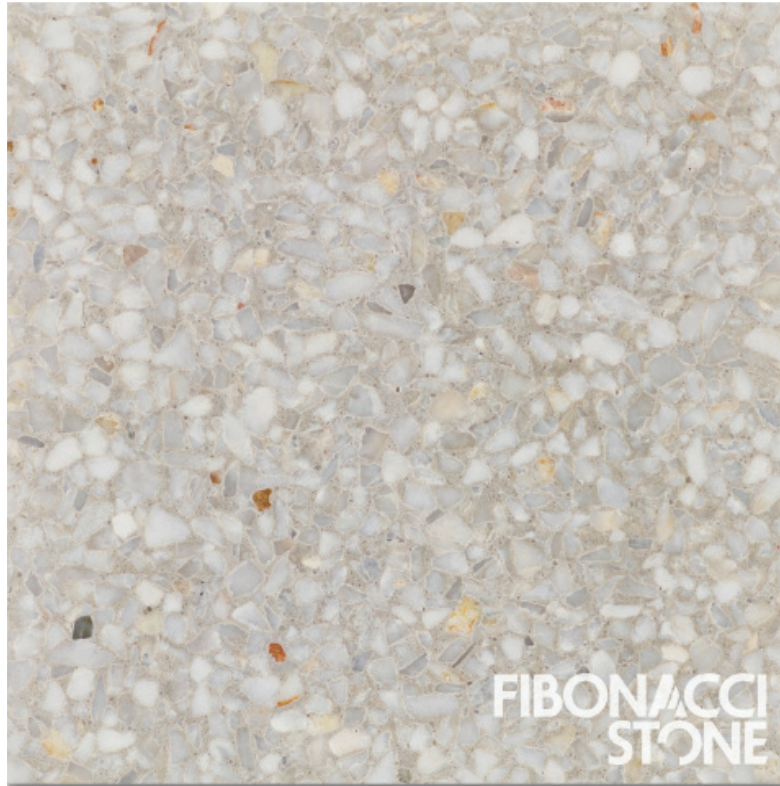

PRODUCT SPECIFICATIONS

PLATINUM - HONED

PAGE 1

**FIBONACCI
STONE**

ABOVE : Platinum Terrazzo Tile sample at 100mm x 100mm
BELOW : Left single tile at 400x400mm, Centre 4 tiles at 400x400mm each,
Right Platinum installed in residential project.

PLATINUM - HONED

SIZE GUIDE

DIMENSIONS IN MM

WIDTH	600	400
LENGTH	600	400
DEPTH	20	15

DESCRIPTION

Fibonacci Stone's unique Platinum Terrazzo Tiles' fine grain and neutral palette of warm greys, beige is highlighted with bold accents to produce a versatile and flexible finish well suited to contemporary or traditional interior schemes.

Platinum Terrazzo Tiles are ideal for both residential and commercial flooring applications as they possess a high slip resistance, require minimal ongoing maintenance and have a lifespan of over 30 years.