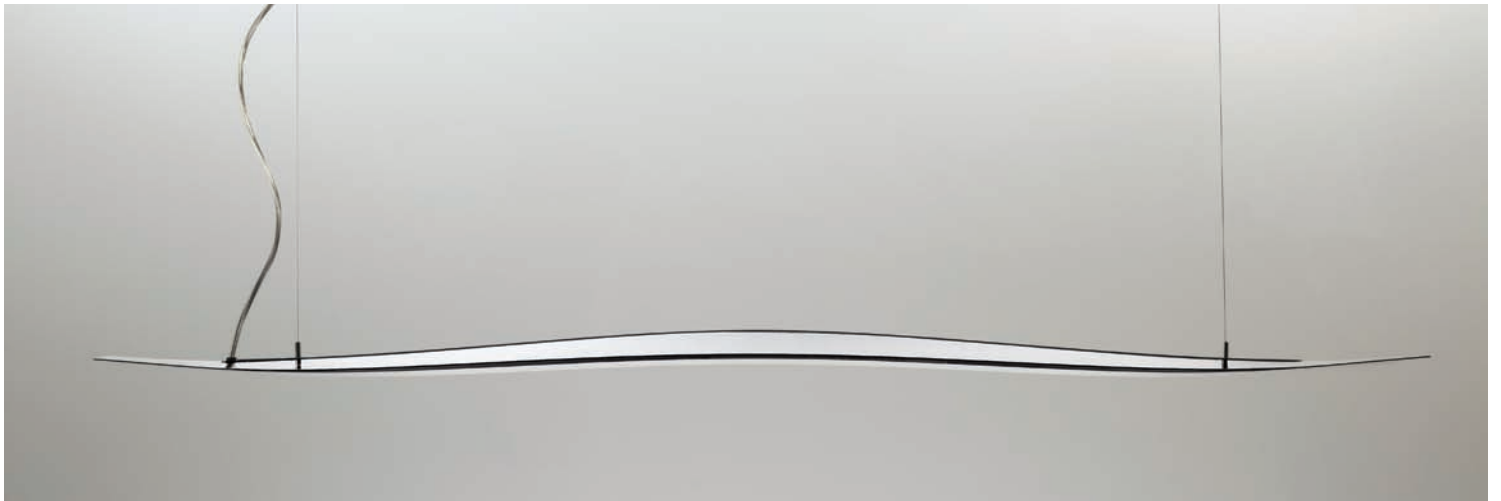

JENZEN DINING TABLE

01

MATERIALS

Various (Image Maple)

FINISH

Clear Lacquer/Oil Burnished

DIMENSIONS

Various (Image 2400L x 1100W x 735H)