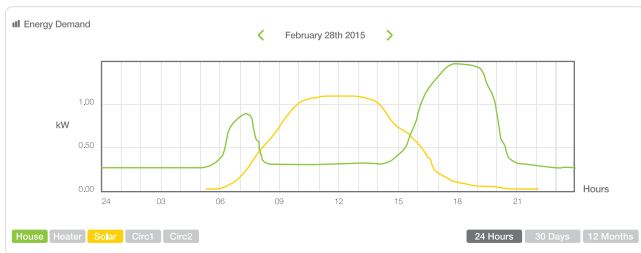

User-friendly graphics

No subscription required

The **engage solar kit** lets you manage multiple circuits in your home from anywhere, any time through the engage online portal. This kit is perfect for solar/PV installation as it gives you a guide of how your consumption compares with your generation.

engage online platform features

- Manage multiple circuits in your home from anywhere, any time through the engage online portal.
- Use the engage hub to reduce your home energy use and track your solar generation.
- Access your energy data in real-time, anytime, from anywhere.
- View your daily, weekly, monthly or average costs in easy-to-read graphics.
- Download your daily, weekly, and monthly energy data report onto your PC/Mac.
- Set your monthly budget and see how close you are to meeting it.
- Choose to view your energy data in £'s, kWh or CO2.
- Discover and reduce your carbon footprint.
- Use the engage hub solo kit to track reductions in your household energy.