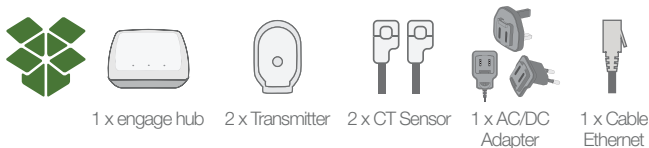

What's in the box

Technical details

Model Name:	engage hub
Model Number:	HH-2.0
Frequency:	433.5MHz
Engage Hub Power:	Changeable Adaptor
Dimensions:	82x80x27mm

If you have any question about the engage solar kit, go to: engage.efergy.com or email us at support@efergy.com

Sales & Distribution:

Email: sales@efergy.com

www.efergy.com