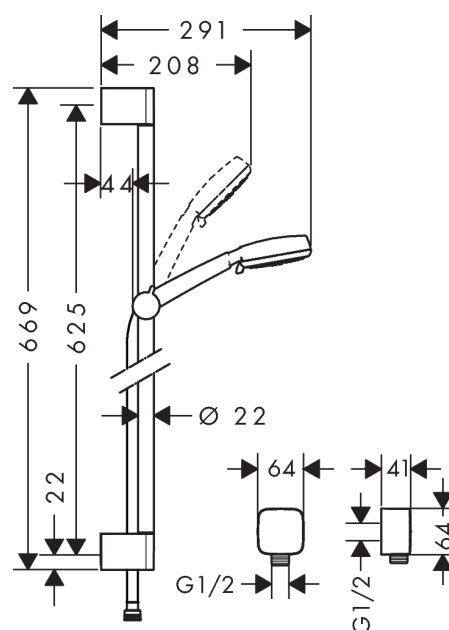

Crometta

Crometta 1jet EcoSmart 9 l/min shower Set 0.65 m

Surfaces: **white/chrome** Article Number: **26535403**

Description

product features

- spray type: Rain
- shower head size: 100 mm
- 90° position adjustable slider, pivots left and right, up and down
- maximum flow rate (at 0.3 MPa): 9 l/min
- 22 mm diameter wall bar
- chrome-plated wall supports of plastic

Technology

Certificates

Product image

Scale drawing

Flowchart

The consumption was measured in combination with the appropriate fittings (thermostat/mixer/ in-wall valve) to reflect actual application in practice.