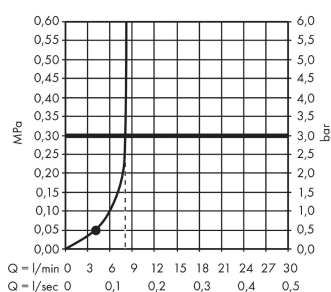

Crometta

Crometta 1jet EcoSmart 9 l/min shower Set 0.65 m

Surfaces: **white/chrome** Article Number: **26535403**

Description

product features

- spray type: Rain
- shower head size: 100 mm
- 90° position adjustable slider, pivots left and right, up and down
- maximum flow rate (at 0.3 MPa): 9 l/min
- 22 mm diameter wall bar
- chrome-plated wall supports of plastic

Technology

Certificates

Product image

Scale drawing

Flowchart

The consumption was measured in combination with the appropriate fittings (thermostat/mixer/ in-wall valve) to reflect actual application in practice.