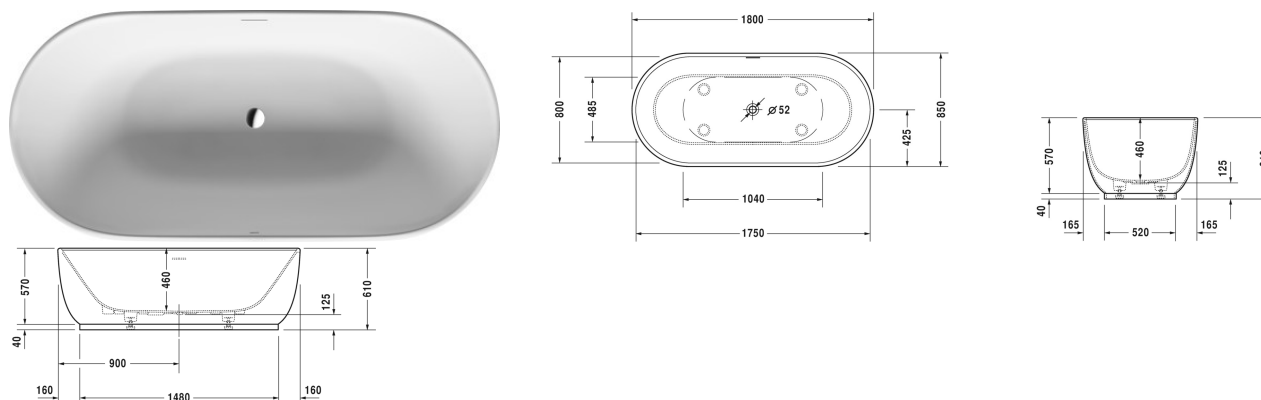

Luv Bathtub # 70043400000000

|< 1800 mm >|

Bathtub	Dimension	Weight	Order number
freestanding, with seamless panel and support frame, with two backrest slopes, with special waste and overflow, DuraSolid A			
Colors			
00 White Alpin			
Variant			
Basic model	1800 x 850 mm	114.000 kilogram	70043400000000

All drawings contain the necessary measurements which are subject to standard tolerances. They are stated in mm and are non-binding. Exact measurements, in particular for customised installation scenarios, can only be taken from the finished ceramic piece.