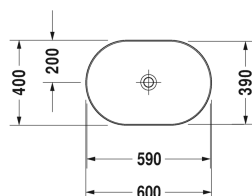

Luv Washbowl # 037960..00

| < 600 mm > |

Washbowl	Dimension	Weight	Order number
ground, without overflow, without tap platform, ceramic covered slotted waste included, fixings included, 600 mm			
Colors			
00 White Alpin 21 Sand Satin matt 23 Grey Satin matt 26 White Satin matt			
Variant			
☒ inner basin White, outer basin White	600 x 400 mm	9.200 kilogram	037960..00
Infobox			
* When using this siphon please observe outlet height from upper surface of finished floor to centre of outlet in accordance with the technical specification sheet, Made from DuraCeram			
Sanitary ceramics with the special WonderGliss surface finish will remain clean and attractive-looking for a long time to come. When ordering WonderGliss please add a "1" as eleventh digit to the model number.			
Accessory			
Design Siphon		1.500 kilogram	005036
Suitable products			
Vanity unit wall-mounted 1 pull-out compartment, countertop including one cut-out, for 1 above counter basin central, 800 x 550 mm	800 x 550 mm		KT6694
Vanity unit wall-mounted 1 pull-out compartment, countertop including one cut-out, for 1 above counter basin central, 1000 x 550 mm	1000 x 550 mm		KT6695
Vanity unit wall-mounted 1 pull-out compartment, countertop including one cut-out, for 1 above counter basin central, 1200 x 550 mm	1200 x 550 mm		KT6696
Vanity unit wall-mounted 2 drawers, upper drawer including cut-out for siphon and siphon cover, countertop including one cut-out, for 1 above counter basin central, 800 x 550 mm	800 x 550 mm		KT6654