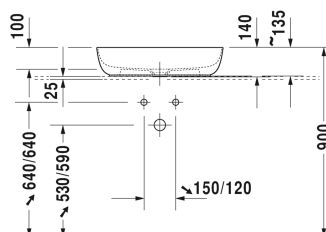

Luv Washbowl # 037960..00

| < 600 mm > |

Washbowl	Dimension	Weight	Order number
ground, without overflow, without tap platform, ceramic covered slotted waste included, fixings included, 600 mm			
Colors			
00 White Alpin 21 Sand Satin matt 23 Grey Satin matt 26 White Satin matt			
Variant			
☒ inner basin White, outer basin White	600 x 400 mm	9.200 kilogram	037960..00
Infobox			
* When using this siphon please observe outlet height from upper surface of finished floor to centre of outlet in accordance with the technical specification sheet, Made from DuraCeram			
Sanitary ceramics with the special WonderGliss surface finish will remain clean and attractive-looking for a long time to come. When ordering WonderGliss please add a "1" as eleventh digit to the model number.			
Accessory			
Design Siphon		1.500 kilogram	005036
Suitable products			
Vanity unit wall-mounted 1 pull-out compartment, countertop including one cut-out, for 1 above counter basin central, 800 x 550 mm	800 x 550 mm		KT6694
Vanity unit wall-mounted 1 pull-out compartment, countertop including one cut-out, for 1 above counter basin central, 1000 x 550 mm	1000 x 550 mm		KT6695
Vanity unit wall-mounted 1 pull-out compartment, countertop including one cut-out, for 1 above counter basin central, 1200 x 550 mm	1200 x 550 mm		KT6696
Vanity unit wall-mounted 2 drawers, upper drawer including cut-out for siphon and siphon cover, countertop including one cut-out, for 1 above counter basin central, 800 x 550 mm	800 x 550 mm		KT6654