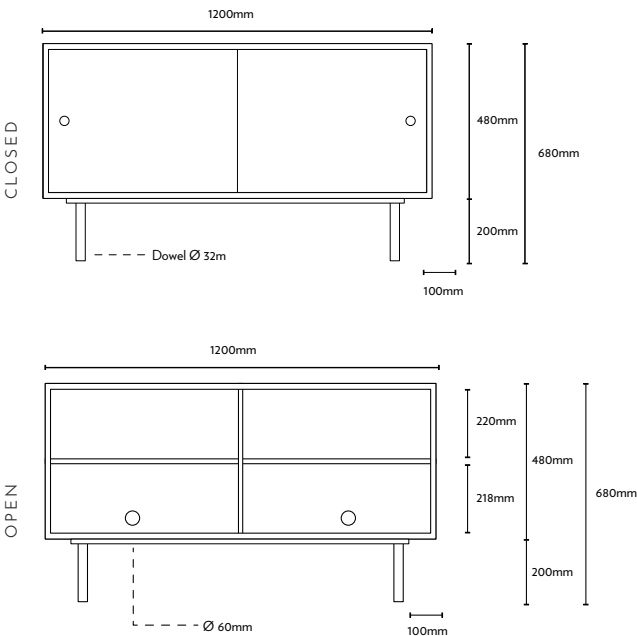

CABINE

PLYROOM

© CABINE

Designed and made to order in Melbourne, Cabine is a storage solution for those requiring a beautiful bespoke cabinetry look combined with flexibility.

A nod to sensibilities of sustainable living and Japanese Ryokan design, the understatedly beautiful Cabine storage cabinet is designed to seamlessly adapt to any room of the house.

Removable legs also allow Cabine to be wall-mounted, meaning there are no restrictions on where in the home it can be used.

- Versatile design
- Generous storage cavities
- Gliding doors
- Cable holes
- Removable legs
- Wall mountable
- FSC Certified birch plywood
- Made in Melbourne