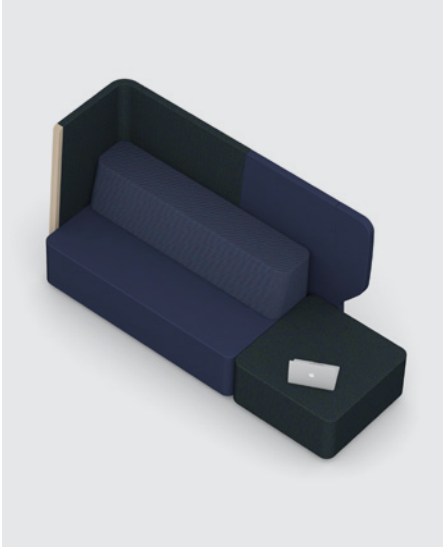

Single Seat

Dimensions (mm)

900 L x 900 W x 850 H

Double Seat

Dimensions (mm)

1800 L x 900 W x 1150 H

Privacy Screen

Dimensions (mm)

Components

Seating — double seat w/ slim LHS arm, single seat, double ottoman w/ power arm

Partitions — Corner, 2 x flat panels, 'P' end cap, timber end caps

Dimensions (mm)

2760 L x 2760 W x 1400 H

Private Breakout - 2-3 people