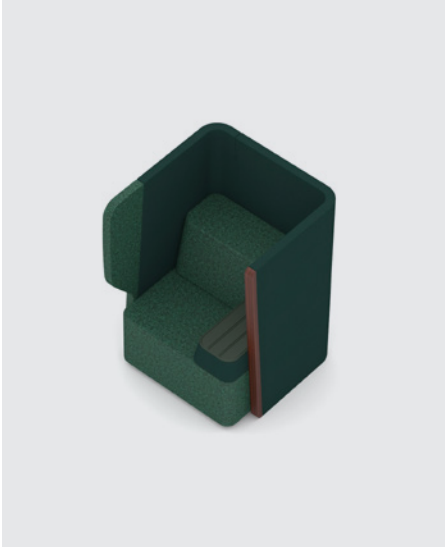

Elaborated upon a regular base of 900 x 900mm square units, the extensive selection of oblique back and arm supports can be configured according to need, and reconfigured according to whim. Articulated, there is the option to select arm units which contain bins for storing accessories and charging devices. Backrests are generous, the top planes designed to double as solid work surfaces. Desk options in timber or laminate can be locked firmly in place within the pods.

Single Seat

Dimensions (mm)

900 L x 900 W x 850 H

Double Seat

Dimensions (mm)

1800 L x 900 W x 1150 H

Privacy Screen

Dimensions (mm)

Privacy Pod Single

Single seat with privacy surround and in-arm power source

Components

Seating — single seat w/ LHS powered arm

Partitions — short corner, corner, 'P' end cap, timber end cap

Dimensions (mm)

Dimensions (mm)

1520 L x 1980 W x 1400 H

Name

Dual single seats with privacy surround

Components

Seating — single seat w/ slim LHS arm, single seat w/ slim RHS arm

Partitions — corner, short corner, flat panel, 'P' end cap, timber end cap