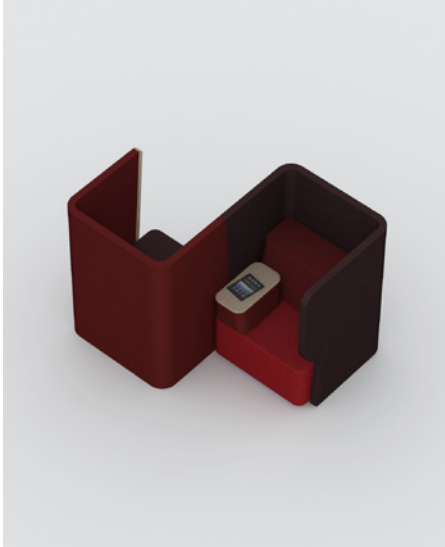

1020 L x 1020 W x 1400 H

Privacy Meeting Pod — 2

Twin private workstations with in-arm power

Components

Seating — 2 x single seats w/ left powered arm

Partitions — 3 x short corners, corner,

2 x straight sections, 2 x wooden end caps

Dimensions (mm)

2820 L x 1020 W x 1400 H

Privacy Pod Single — S

Two single casual workstations nested in an S configuration

Components

Seating — 2 x single seats w/ right powered arm

Partitions — 2 x short corners, 2 x corner, 'P' end cap, wooden end cap

Dimensions (mm)

1520 L x 1980 W x 1400 H

Name

Dual single seats with privacy surround

Components

Seating — single seat w/ slim LHS arm, single seat w/ slim RHS arm

Partitions — corner, short corner, flat panel, 'P' end cap, timber end cap

Dimensions (mm)

960 L x 1920 W x 1400 H

Breakout Double

Twin single seat breakout lounge
with in-arm power source

Components

Seating — single seat w/ slim LHS arm,
single seat w/RHS power arm

Dimensions (mm)