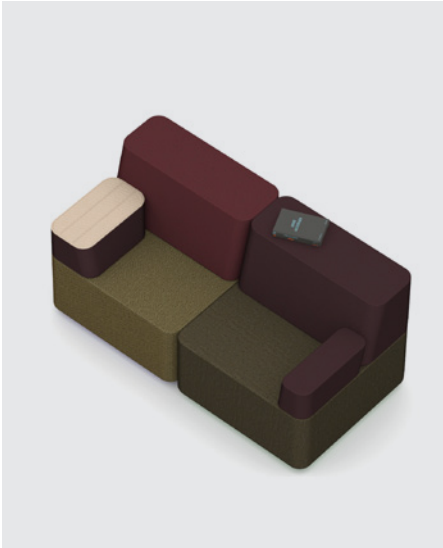

Dimensions (mm)

1520 L x 1980 W x 1400 H

Name

Dual single seats with privacy surround

Components

Seating — single seat w/ slim LHS arm, single seat w/ slim RHS arm

Partitions — corner, short corner, flat panel, 'P' end cap, timber end cap

Dimensions (mm)

960 L x 1920 W x 1400 H

Breakout Double

Twin single seat breakout lounge
with in-arm power source

Components

Seating — single seat w/ slim LHS arm,
single seat w/RHS power arm

Dimensions (mm)