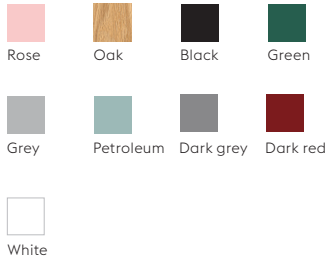

45 cm
17.75"

50 cm
19.75"

79.9 cm / 31"
SH 46 cm / 18"

Rose

Oak

Black

Green

Grey