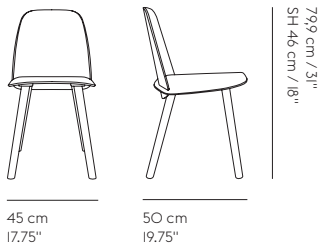

45 cm
17.75"

50 cm
19.75"

79.9 cm / 31"
SH 46 cm / 18"

Rose

Oak

Black

Green

Grey