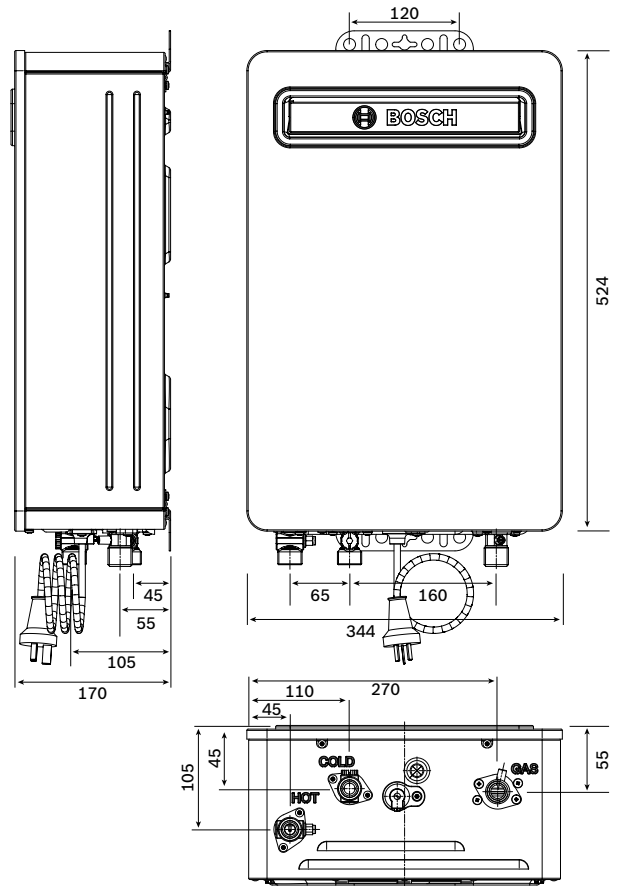

## SPECIFICATIONS

	Unit	Model		
		16L	20L	26L
<b>Technical features</b>				
Bluetooth Enabled Appliance		No		
Star Rating		6 Stars		
Solar Compatible		Yes		
Temperature Controllers		Up to 4 temperature controllers		
Maximum Temperature		Preset at 55°C. Adjustable to 60°C and 70°C		
50°C compliant models available		Yes		
Weight (unpacked)	kg	15	15	18
Frost protection included		Yes		
<b>Gas supply data</b>				
Maximum Nominal Gas Consumption	Mj/h	122	149	199
Minimum Operating Gas Supply Pressure - NG	kPa	1.13		
Minimum Operating Gas Supply Pressure -LP	kPa	2.75		
<b>Water Supply Data</b>				
Maximum Permissible Pressure (static)	kPa	1000		
Minimum Operating Pressure	kPa	100		
Minimum Operating Pressure for Maximum Performance	kPa	300		
Minimum Water Flow	l/min	2		
L/min Temperature Rise (@25°C)	l/min	16	20	26
Maximum Inlet Temperature	°C	80		
<b>Electrical Circuit</b>				
Power Supply Voltage	Vac	230/240		
Frequency	Hz	50		
Power Consumption - Frost Protection	W	165		
Power Consumption - Normal Operation	W	57	57	70
<b>Warranty Details (Domestic)</b>				
Parts and Labour	Years	3		
Heat Exchanger (part only)	Years	12		
<b>Pipe Connection Sizes</b>				
Gas Connection - NG or LPG	mm	20mm		
Cold Water	mm	20mm		
Hot Water	mm	20mm		