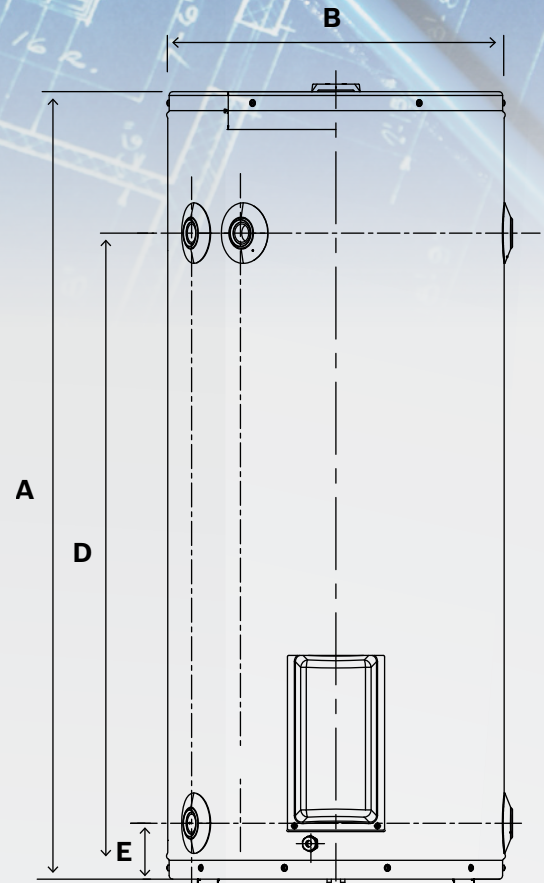

BOSCH
Invented for life

Bosch Tronic 1000T

Hot Water Delivery		80L	125L	160L	250L	315L	400L
Kw Rating							
1.8	kW	✓	✓	✓			
2.4	kW	✓	✓	✓			
3.6	kW	✓	✓	✓	✓	✓	✓
4.8	kW				✓	✓	✓
Relief valve setting	kPa	850					
Expansion control valve (ECV)	kPa	700					
Max Water Supply Pressure							
with ECV	kPa	500					
without ECV	kPa	680					
Water connections		RP 3/4" / 20mm					
Set Temperature	°C	65					
Dimensions							
A Height	mm	1060	1511	1512	1407	1710	1731
B Width mm	mm	470	470	540	648	648	730
C Depth mm	mm	510	510	580	690	690	775
D Height HW outlet	mm	854	1305	1295	1161	1464	1464
E Height CW inlet	mm	74	74	74	74	74	74
Approx. Weight (Empty)	kg	38	49	62	83	94	114

Description	Bosch Part No.
Tronic 1000T 80L 1.8KW	7716500232
Tronic 1000T 80L 2.4KW	7716500233
Tronic 1000T 80L 3.6KW	7716500234
Tronic 1000T 125L 1.8KW	7716500237
Tronic 1000T 125L 2.4KW	7716500238
Tronic 1000T 125L 3.6KW	7716500239
Tronic 1000T 160L 1.8KW	7716500242
Tronic 1000T 160L 2.4KW	7716500243
Tronic 1000T 160L 3.6KW	7716500244
Tronic 1000T 250L 3.6KW	7716500247
Tronic 1000T 250L 4.8KW	7716500248
Tronic 1000T 315L 3.6KW	7716500251
Tronic 1000T 315L 4.8KW	7716500252
Tronic 1000T 400L 3.6KW	7716500255
Tronic 1000T 400L 4.8KW	7716500256

Please contact Bosch on 1300 30 70 37 or visit www.bosch-climate.com.au for more information.