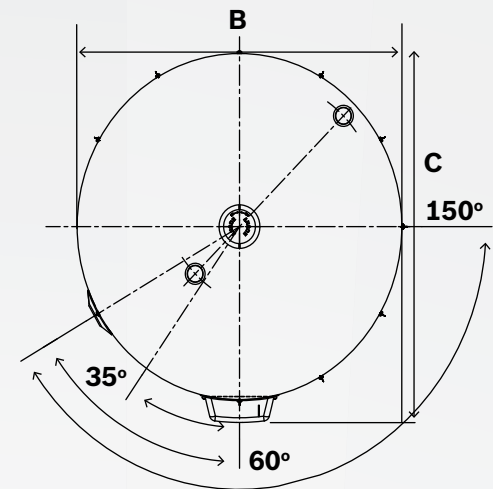

BOSCH
Invented for life

Bosch Tronic 1000T

Hot Water Delivery		80L	125L	160L	250L	315L	400L
Kw Rating							
1.8	kW	✓	✓	✓			
2.4	kW	✓	✓	✓			
3.6	kW	✓	✓	✓	✓	✓	✓
4.8	kW				✓	✓	✓
Relief valve setting	kPa	850					
Expansion control valve (ECV)	kPa	700					
Max Water Supply Pressure							
with ECV	kPa	500					
without ECV	kPa	680					
Water connections		RP 3/4" / 20mm					
Set Temperature	°C	65					
Dimensions							
A Height	mm	1060	1511	1512	1407	1710	1731
B Width mm	mm	470	470	540	648	648	730
C Depth mm	mm	510	510	580	690	690	775
D Height HW outlet	mm	854	1305	1295	1161	1464	1464
E Height CW inlet	mm	74	74	74	74	74	74
Approx. Weight (Empty)	kg	38	49	62	83	94	114

Description	Bosch Part No.
Tronic 1000T 80L 1.8KW	7716500232
Tronic 1000T 80L 2.4KW	7716500233
Tronic 1000T 80L 3.6KW	7716500234
Tronic 1000T 125L 1.8KW	7716500237
Tronic 1000T 125L 2.4KW	7716500238
Tronic 1000T 125L 3.6KW	7716500239
Tronic 1000T 160L 1.8KW	7716500242
Tronic 1000T 160L 2.4KW	7716500243
Tronic 1000T 160L 3.6KW	7716500244
Tronic 1000T 250L 3.6KW	7716500247
Tronic 1000T 250L 4.8KW	7716500248
Tronic 1000T 315L 3.6KW	7716500251
Tronic 1000T 315L 4.8KW	7716500252
Tronic 1000T 400L 3.6KW	7716500255
Tronic 1000T 400L 4.8KW	7716500256

Please contact Bosch on 1300 30 70 37 or visit www.bosch-climate.com.au for more information.