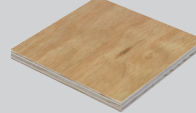

Warm Chestnut