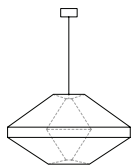

## Mayu 01

Size: 380 mm Ø x 400mm high  
Weight: Approx. 1.2kg  
\*LED globe

## Mayu 02

Size: 600 mm Ø x 340mm high  
Weight: Approx. 1.7kg  
\*LED globe

## Mayu 03

Size: 400 mm Ø x 1200mm high  
Weight: Approx. 1.8kg  
\*LED globe