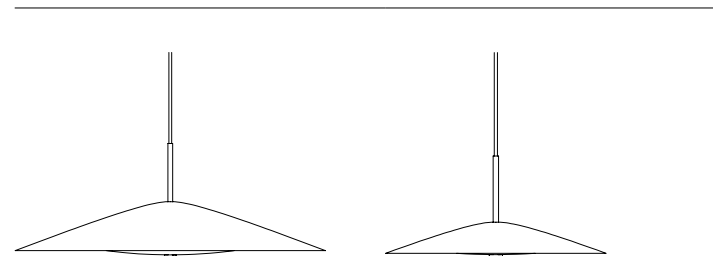

Metal finishes (small):

White

Black

Pale Eucalypt

Broad Large Pendant

Size: 800mm Ø x 293mm H
Drop length: up to 3m
Weight: Approx. 8kg

Broad Small Pendant

Size: 500mm Ø x 239mm H
Drop length: up to 3m
Weight: Approx. 4kg